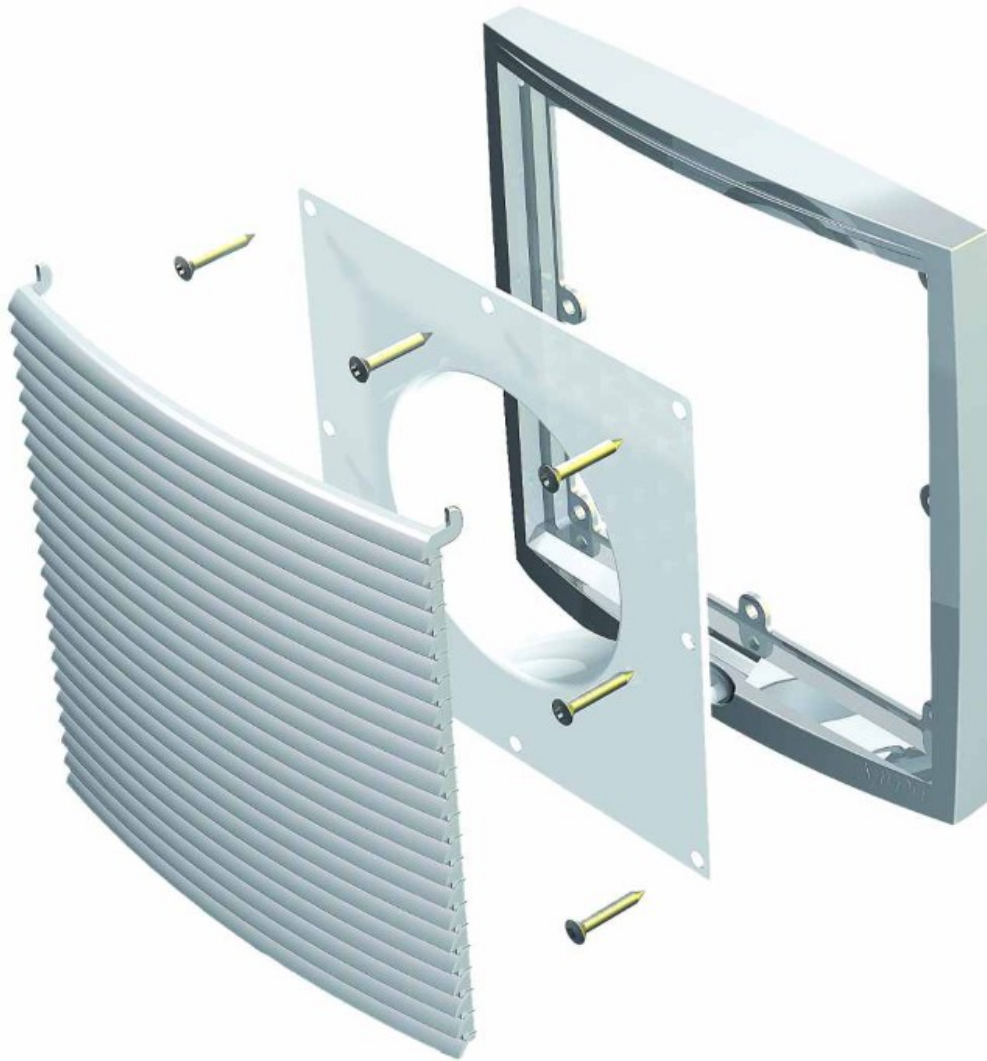

DUCT FITTING PLATE 160 MM (FOR MULTIFUNCTION GRILLE 240 X 240)

Vilpe Oy Ab

Kauppatie 9, FI-65610 Mustasaari
Telephone +358 20 123 3200

20.10.2022

Sales & Technical Support | FI +358 20 123 3233 | EN +358 20 123 3222 | RU +358 20 123 3290 | SE +46 70 511 2020 | PL +48 71 740 2623
myynti@sktuote.fi | sales@sktuote.fi

FI: Pidätämme oikeuden muutoksiin ilman ennakoilmoitusta.
SE: Vi reserverar oss för eventuella ändringar och fel i produktinformationen.
EN: We reserve the right to change these terms and conditions at any time.

RU: Мы оставляем за собой право на внесение изменений без предварительного уведомления.
PL: Zachowujemy prawo do zmian bez wcześniejszej informacji.
DE: Technische Änderungen behalten wir uns ohne vorherige Ankündigung vor.